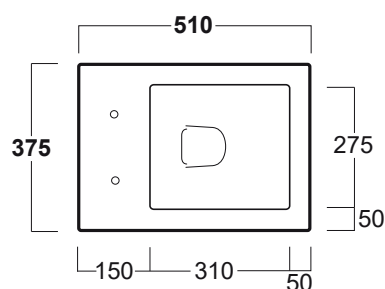

Frozen

Vaso carenato / *Back to wall bidet*

FZ 01

Disegni Tecnici
Technical Drawings

Vaso carenato con scarico parete o pavimento
(curva tecnica inclusa)

*Back to wall WC with wall or floor outlet
(curved pipe included)*